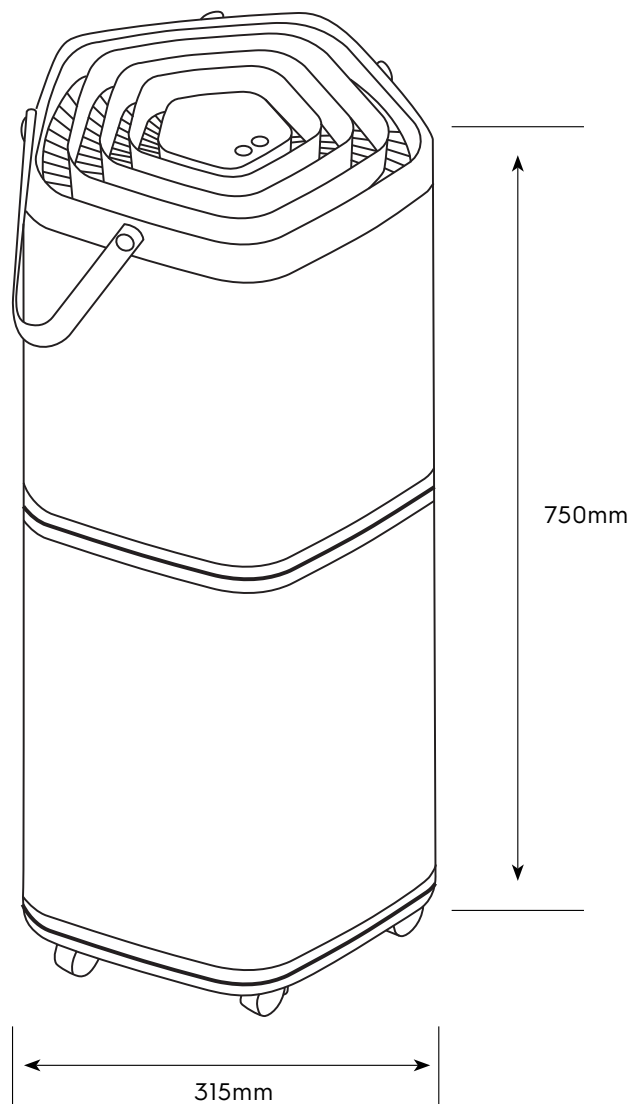

Dimension Guide

Air-purifier

Model:
EP71-76BLA

Dimensions

	width	height	depth
Product (mm)	315	750	315

Please note! Dimensions to be used as a guide only. All customers MUST refer to the user manual supplied with the product for detailed installation instructions.